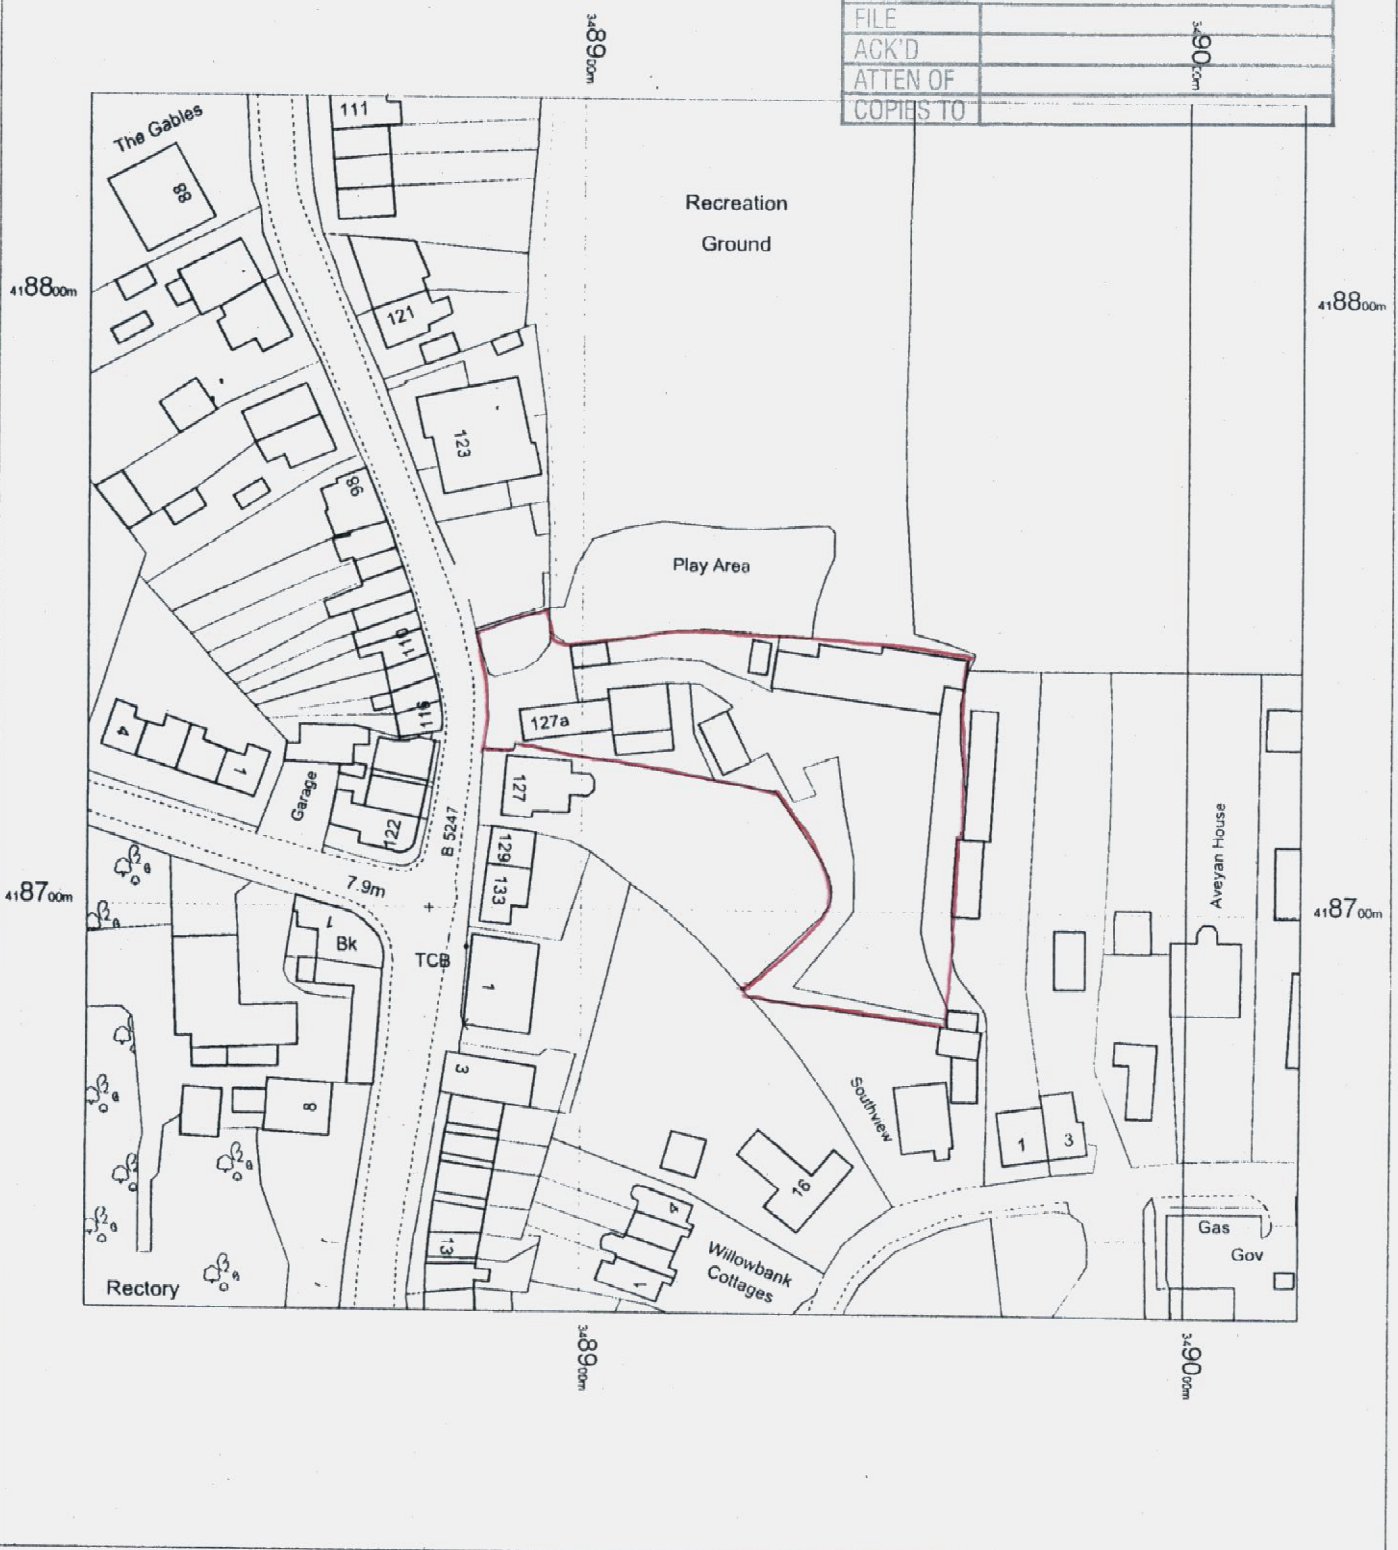

127/00315/FUL

DC102

CHORLEY COUNCIL

DEVELOPMENT CONTROL

REC'D 20 MAR 2014

FILE	
ACK'D	
ATTEN OF	
COPIES TO	

127A STATION ROAD
CROSTON
LANCS

OS Mastermap
05 April 2013, ID: BW1-00220054
www.blackwellmapping.co.uk
1:1250 scale print at A4, Centre: 348919 E, 418733 N
©Crown Copyright. Licence no. 100041040

BLACKWELL'S
www.blackwellmapping.co.uk
TEL: 0151 709 6512
maps.liverpool@blackwell.co.uk